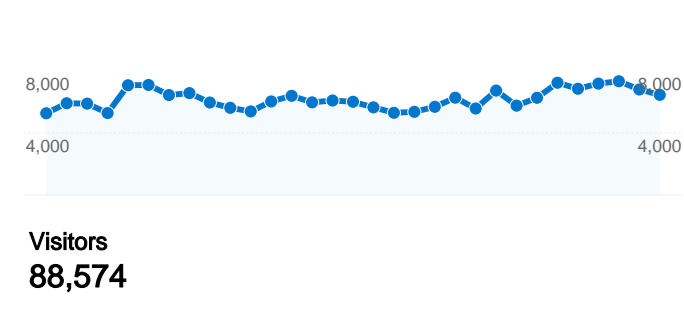

Site Usage

208,424 Visits

65.86% Bounce Rate

433,297 Pageviews

00:02:34 Avg. Time on Site

2.08 Pages/Visit

37.87% % New Visits

Visitors Overview

88,574 people visited this site

208,424 Visits

88,574 Absolute Unique Visitors

433,297 Pageviews

2.08 Average Pageviews

00:02:34 Time on Site

65.86% Bounce Rate

77.52% New Visits

All traffic sources sent a total of 208,424 visits

-  8.60% Direct Traffic
-  16.51% Referring Sites
-  74.89% Search Engines

Top Traffic Sources

Sources	Visits	% visits	Keywords	Visits	% visits
google (organic)	109,538	52.56%	lirik lagu	3,661	2.35%
yahoo (organic)	36,469	17.50%	xbrain	2,543	1.63%
(direct) ((none))	17,926	8.60%	lirik lagu sayang sayang aliff	2,086	1.34%
msn (organic)	4,564	2.19%	xbrain video sufiah	1,167	0.75%
live (organic)	3,882	1.86%	lirik	971	0.62%

208,424 visits came from 177 countries/territories

Site Usage

Country/Territory	Visits	Pages/Visit	Avg. Time on Site	% New Visits	Bounce Rate
Malaysia	139,038	2.25	00:02:56	72.16%	62.79%
Indonesia	15,580	1.80	00:02:28	89.07%	69.59%
United States	11,606	1.52	00:00:53	91.96%	78.30%
Singapore	5,221	2.00	00:01:38	82.65%	69.32%
India	3,560	2.50	00:02:36	91.32%	51.69%
Norway	3,503	1.69	00:05:56	83.04%	67.46%
United Kingdom	3,314	1.63	00:01:15	87.42%	74.89%
Germany	1,782	1.55	00:00:54	92.99%	77.95%
Brunei	1,624	1.72	00:01:59	82.76%	73.83%
Australia	1,379	1.69	00:01:01	86.95%	77.23%