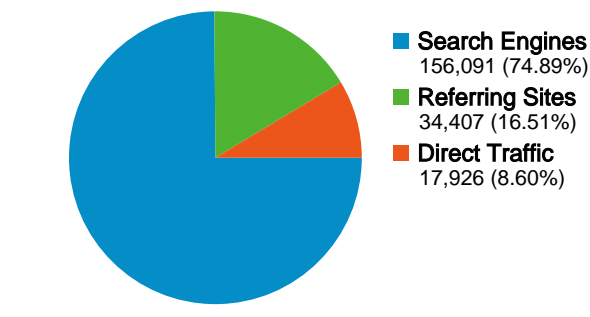

Traffic Sources Overview

Content Overview

Pages	Pageviews	% Pageviews
/	65,168	15.04%
/2008/02/02/ella-feat-shah-ku-	5,726	1.32%
/2007/11/23/aliff-aziz-sayang-	5,643	1.30%
/2008/05/13/mila-aku-lebih-	4,114	0.95%
/2007/12/28/aizat-hanya-kau-	3,822	0.88%