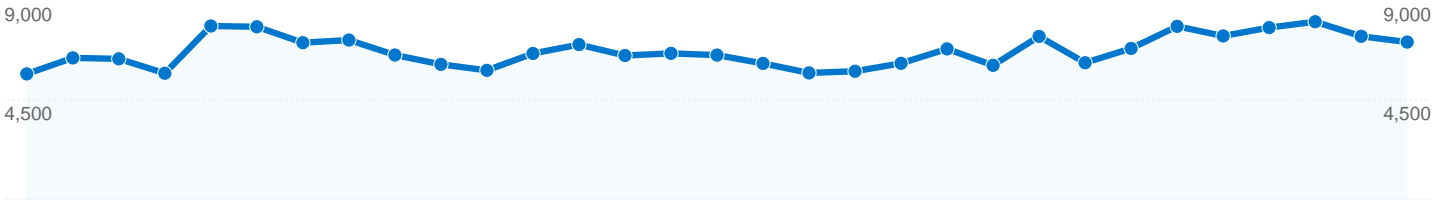

All traffic sources sent a total of 208,424 visits

- 8.60% Direct Traffic
- 16.51% Referring Sites
- 74.89% Search Engines