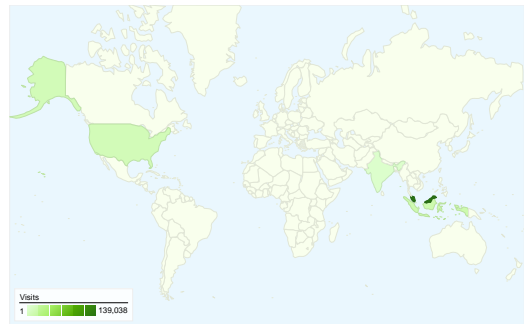

Site Usage

208,424 Visits

65.86% Bounce Rate

433,297 Pageviews

00:02:34 Avg. Time on Site

2.08 Pages/Visit

37.87% % New Visits

Visitors Overview

Map Overlay world

Traffic Sources Overview

Content Overview

Pages	Pageviews	% Pageviews
/	65,168	15.04%
/2008/02/02/ella-feat-shah-ku-	5,726	1.32%
/2007/11/23/aliff-aziz-sayang-	5,643	1.30%
/2008/05/13/mila-aku-lebih-	4,114	0.95%
/2007/12/28/aizat-hanya-kau-	3,822	0.88%

88,574 people visited this site

208,424 Visits

88,574 Absolute Unique Visitors

433,297 Pageviews

2.08 Average Pageviews

00:02:34 Time on Site

65.86% Bounce Rate

77.52% New Visits

208,424 visits came from 177 countries/territories

Site Usage

Country/Territory	Visits	Pages/Visit	Avg. Time on Site	% New Visits	Bounce Rate
Malaysia	139,038	2.25	00:02:56	72.16%	62.79%
Indonesia	15,580	1.80	00:02:28	89.07%	69.59%
United States	11,606	1.52	00:00:53	91.96%	78.30%
Singapore	5,221	2.00	00:01:38	82.65%	69.32%
India	3,560	2.50	00:02:36	91.32%	51.69%
Norway	3,503	1.69	00:05:56	83.04%	67.46%
United Kingdom	3,314	1.63	00:01:15	87.42%	74.89%
Germany	1,782	1.55	00:00:54	92.99%	77.95%
Brunei	1,624	1.72	00:01:59	82.76%	73.83%
Australia	1,379	1.69	00:01:01	86.95%	77.23%