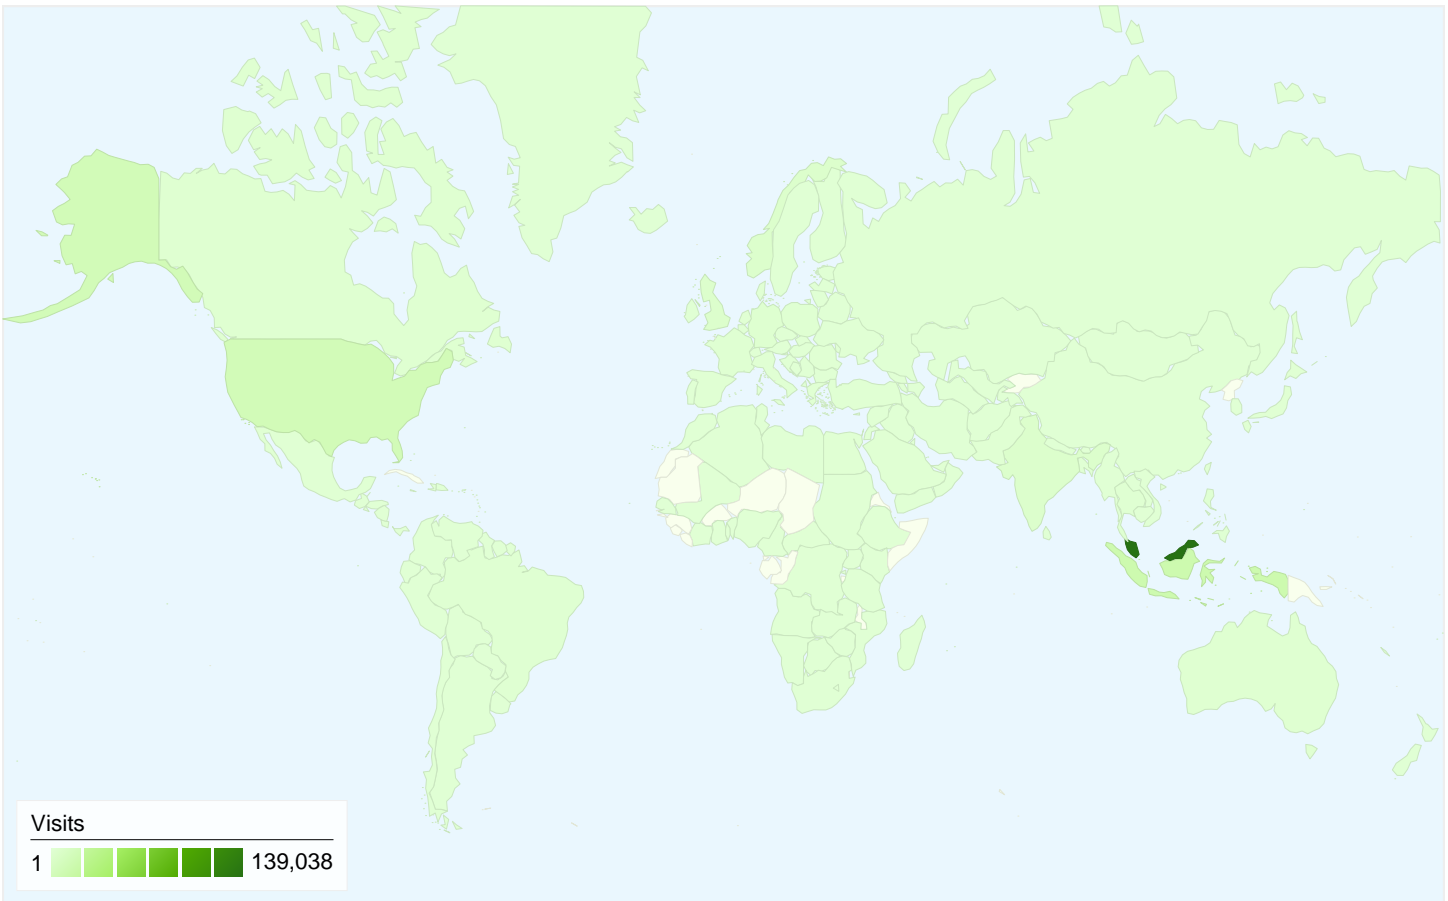

88,574 people visited this site

208,424 Visits

88,574 Absolute Unique Visitors

433,297 Pageviews

2.08 Average Pageviews

00:02:34 Time on Site

65.86% Bounce Rate

77.52% New Visits

Technical Profile

Browser	Visits	% visits	Connection Speed	Visits	% visits
Internet Explorer	120,513	57.82%	DSL	106,033	50.87%
Firefox	76,220	36.57%	Unknown	78,500	37.66%
Opera	7,954	3.82%	Cable	10,726	5.15%
Safari	2,570	1.23%	T1	8,266	3.97%
Mozilla	713	0.34%	Dialup	2,849	1.37%

All traffic sources sent a total of 208,424 visits

-  8.60% Direct Traffic
-  16.51% Referring Sites
-  74.89% Search Engines

Top Traffic Sources

Sources	Visits	% visits	Keywords	Visits	% visits
google (organic)	109,538	52.56%	lirik lagu	3,661	2.35%
yahoo (organic)	36,469	17.50%	xbrain	2,543	1.63%
(direct) ((none))	17,926	8.60%	lirik lagu sayang sayang aliff	2,086	1.34%
msn (organic)	4,564	2.19%	xbrain video sufiah	1,167	0.75%
live (organic)	3,882	1.86%	lirik	971	0.62%

208,424 visits came from 177 countries/territories

Site Usage

Country/Territory	Visits	Pages/Visit	Avg. Time on Site	% New Visits	Bounce Rate
Malaysia	139,038	2.25	00:02:56	72.16%	62.79%
Indonesia	15,580	1.80	00:02:28	89.07%	69.59%
United States	11,606	1.52	00:00:53	91.96%	78.30%
Singapore	5,221	2.00	00:01:38	82.65%	69.32%
India	3,560	2.50	00:02:36	91.32%	51.69%
Norway	3,503	1.69	00:05:56	83.04%	67.46%
United Kingdom	3,314	1.63	00:01:15	87.42%	74.89%
Germany	1,782	1.55	00:00:54	92.99%	77.95%
Brunei	1,624	1.72	00:01:59	82.76%	73.83%
Australia	1,379	1.69	00:01:01	86.95%	77.23%