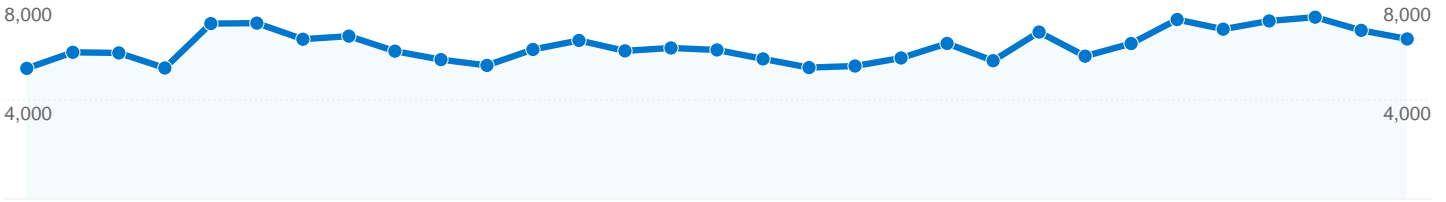

Site Usage

208,424 Visits

65.86% Bounce Rate

433,297 Pageviews

00:02:34 Avg. Time on Site

2.08 Pages/Visit

37.87% % New Visits

Visitors Overview

Map Overlay world

Traffic Sources Overview

Content Overview

Pages	Pageviews	% Pageviews
/	65,168	15.04%
/2008/02/02/ella-feat-shah-ku-	5,726	1.32%
/2007/11/23/aliff-aziz-sayang-	5,643	1.30%
/2008/05/13/mila-aku-lebih-	4,114	0.95%
/2007/12/28/aizat-hanya-kau-	3,822	0.88%

88,574 people visited this site

208,424 Visits

88,574 Absolute Unique Visitors

433,297 Pageviews

2.08 Average Pageviews

00:02:34 Time on Site

65.86% Bounce Rate

77.52% New Visits

208,424 visits came from 177 countries/territories

Site Usage

Country/Territory	Visits	Pages/Visit	Avg. Time on Site	% New Visits	Bounce Rate
Malaysia	139,038	2.25	00:02:56	72.16%	62.79%
Indonesia	15,580	1.80	00:02:28	89.07%	69.59%
United States	11,606	1.52	00:00:53	91.96%	78.30%
Singapore	5,221	2.00	00:01:38	82.65%	69.32%
India	3,560	2.50	00:02:36	91.32%	51.69%
Norway	3,503	1.69	00:05:56	83.04%	67.46%
United Kingdom	3,314	1.63	00:01:15	87.42%	74.89%
Germany	1,782	1.55	00:00:54	92.99%	77.95%
Brunei	1,624	1.72	00:01:59	82.76%	73.83%
Australia	1,379	1.69	00:01:01	86.95%	77.23%