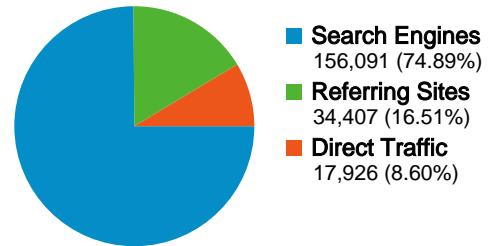

Site Usage

208,424 Visits

65.86% Bounce Rate

433,297 Pageviews

00:02:34 Avg. Time on Site

2.08 Pages/Visit

37.87% % New Visits

Visitors Overview

88,574 people visited this site

208,424 Visits

88,574 Absolute Unique Visitors

433,297 Pageviews

2.08 Average Pageviews

00:02:34 Time on Site

65.86% Bounce Rate

77.52% New Visits

All traffic sources sent a total of 208,424 visits

-  8.60% Direct Traffic
-  16.51% Referring Sites
-  74.89% Search Engines

Top Traffic Sources

Sources	Visits	% visits	Keywords	Visits	% visits
google (organic)	109,538	52.56%	lirik lagu	3,661	2.35%
yahoo (organic)	36,469	17.50%	xbrain	2,543	1.63%
(direct) ((none))	17,926	8.60%	lirik lagu sayang sayang aliff	2,086	1.34%
msn (organic)	4,564	2.19%	xbrain video sufiah	1,167	0.75%
live (organic)	3,882	1.86%	lirik	971	0.62%

208,424 visits came from 177 countries/territories

Site Usage

Country/Territory	Visits	Pages/Visit	Avg. Time on Site	% New Visits	Bounce Rate
Malaysia	139,038	2.25	00:02:56	72.16%	62.79%
Indonesia	15,580	1.80	00:02:28	89.07%	69.59%
United States	11,606	1.52	00:00:53	91.96%	78.30%
Singapore	5,221	2.00	00:01:38	82.65%	69.32%
India	3,560	2.50	00:02:36	91.32%	51.69%
Norway	3,503	1.69	00:05:56	83.04%	67.46%
United Kingdom	3,314	1.63	00:01:15	87.42%	74.89%
Germany	1,782	1.55	00:00:54	92.99%	77.95%
Brunei	1,624	1.72	00:01:59	82.76%	73.83%
Australia	1,379	1.69	00:01:01	86.95%	77.23%